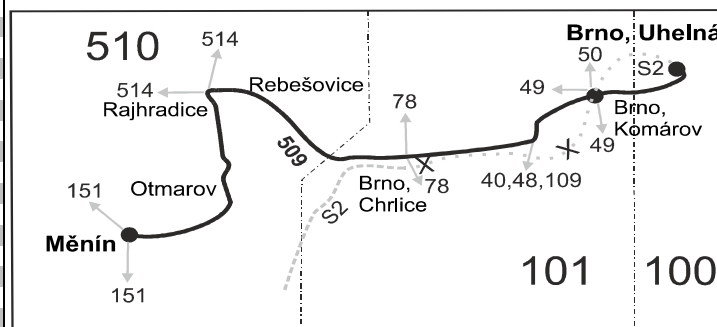

SOBOTA + NEDĚLE

Číslo spoje:			451	453	455	457	459	461	463	465	467	469
Úsek	Zóna	Zastávka	⊕¹⁷	⊕¹⁷	⊕¹⁷	⊕¹⁷	⊕¹⁷	⊕¹⁷	⊕¹⁶	⊕¹⁶	⊕¹⁰	⊕¹⁰
Nelze vydat	100	Brno, Hlavní nádraží - Uhelná ul.	6:03	7:33	9:03	11:03	13:03	15:03	17:03	19:03	21:03	22:43
	101	Brno, Komárov, Komárov	6:07	7:37	9:07	11:07	13:07	15:07	17:07	19:07	21:07	22:47
	101	Brno, Popelova (w)	6:12	7:42	9:12	11:12	13:12	15:12	17:12	19:12	21:12	22:52
	101	Brno, Holásky (w)	6:16	7:46	9:16	11:16	13:16	15:16	17:16	19:16	21:16	22:56
	101	Brno, Chrlické náměstí (o)	6:19	7:49	9:19	11:19	13:19	15:19	17:19	19:19	21:19	22:59
	101	Brno, Chrlice, nádraží	6:20	7:50	9:20	11:20	13:20	15:20	17:20	19:20	21:20	23:00
	101	Brno, Chrlice, smyčka	6:21	7:51	9:21	11:21	13:21	15:21	17:21	19:21	21:21	23:01
	510	Rebešovice, Horky (z)	6:24	7:54	9:24	11:24	13:24	15:24	17:24	19:24	21:24	23:04
	510	Rebešovice	6:25	7:55	9:25	11:25	13:25	15:25	17:25	19:25	21:25	23:05
	510	Rajhradice, váha	6:28	7:58	9:28	11:28	13:28	15:28	17:28	19:28	21:28	23:08
510	Rajhradice, Obalovna (z)	6:30	8:00	9:30	11:30	13:30	15:30	17:30	19:30	21:30	23:10	
510	Otmarov	6:32	8:02	9:32	11:32	13:32	15:32	17:32	19:32	21:32	23:12	
510	Otmarov, chaloupka	6:33	8:03	9:33	11:33	13:33	15:33	17:33	19:33	21:33	23:13	
510	Měnín, ZD (z)	6:35	8:05	9:35	11:35	13:35	15:35	17:35	19:35	21:35	23:15	
510	Měnín, u mlýna	6:36	8:06	9:36	11:36	13:36	15:36	17:36	19:36	21:36	23:16	
510	Měnín, obch.stř.	6:38	8:08	9:38	11:38	13:38	15:38	17:38	19:38	21:38	23:18	

Šťastnou cestu s IDS JMK

Vysvětlivky:

- ⇒ spoje navazující na linku 509
- (z) zastávka celodenně na znamení
- (w) zastávka v prac.dnech od 20 do 5 hodin, v sobotu a neděli celodenně na znamení
- (o) zastávka od 20 do 5 hodin na znamení
- ⊕ spoj s bezbariérově přístupným vozidlem
- × jede v pracovních dnech
- ⊕ jede v sobotu
- ⊕ jede v neděli a ve státem uznávané svátky
- 10 jede 24.12. a 31.12.
- 16 jede také 31.12., nejede 24.12.
- 17 jede také 31.12.
- 50 nejede od 27.12. do 2.1., 1.2., od 11.2. do 15.2., 18.4., od 1.7. do 30.8., 29.10. a 30.10.
- 56 nejede 27.12., 28.12., 31.12. a od 1.7. do 30.8.
- 60 nejede od 27.12. do 2.1., od 11.2. do 15.2. a od 1.7. do 30.8.

Vzhledem ke stavebnímu stavu zastávek nelze garantovat bezbariérový nástup do a výstup z vozidla na všech zastávkách.